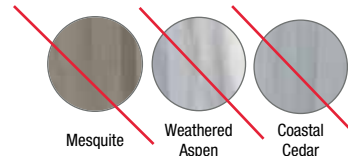

Barrette
OUTDOOR LIVING® 

VINYL FENCING

SOLID PRIVACY

Solid Privacy Vinyl Fencing

PRODUCT FEATURES

- Available in 4 rail sizes
- Tongue-and-groove boards
- ~~8 Colors — White, Sand, Clay, Cypress, Driftwood, Mesquite*, Weathered Aspen* and Coastal Cedar*~~
- ~~Two tone combination available — Sand infills with White rails or Clay infills with White rails~~
- Matching walk and drive gates
- Made in the USA
- Transferable Limited Lifetime Warranty

White

Sand

Clay

Cypress

Driftwood

Solid Privacy

NEW WOOD GRAINS*

Mesquite