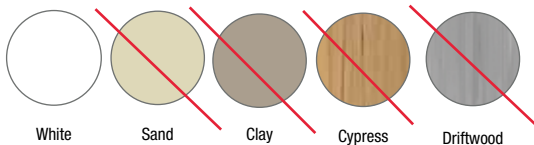

Barrette
OUTDOOR LIVING® 

VINYL FENCING

SOLID PRIVACY

Solid Privacy Vinyl Fencing

PRODUCT FEATURES

- Available in 4 rail sizes
- Tongue-and-groove boards
- ~~8 Colors — White, Sand, Clay, Cypress, Driftwood, Mesquite*, Weathered Aspen* and Coastal Cedar*~~
- ~~Two tone combination available — Sand infills with White rails or Clay infills with White rails~~
- Matching walk and drive gates
- Made in the USA
- Transferable Limited Lifetime Warranty

White

Sand

Clay

Cypress

Driftwood

Solid Privacy

NEW WOOD GRAINS*

Mesquite